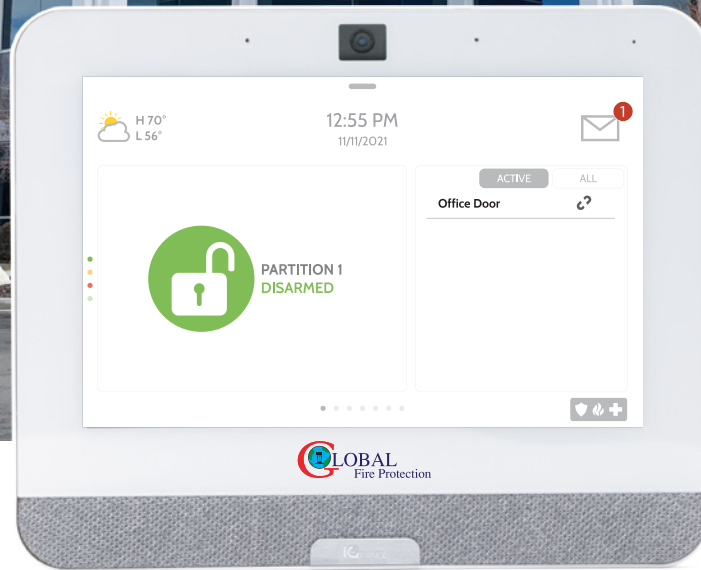

Call today! (256) 740-5633

SMB/COMMERCIAL SOLUTION

PowerG

PowerG

4x Range, Encryption, 2-Way, Auto Signal Adjust

UL 1610, 4 Partitions

Put Touchscreens everywhere

Disarm Photos

Know when employees arrive

Live View

Keep an eye on your prizes

Commercial Access

Powered by Alarm.com

Photo Frame

Digital billboard for every room

Diagnostics

Retire the Truck

Screen Lock, 6 Digit Codes

Keep your system secure

Learn more at www.globalfiresprinklers.com

ALL-IN-ONE PANELS

IQ PANEL 4

319.5 MHz
PowerG
IQP4001
(Verizon)

IQP4004
(AT&T)